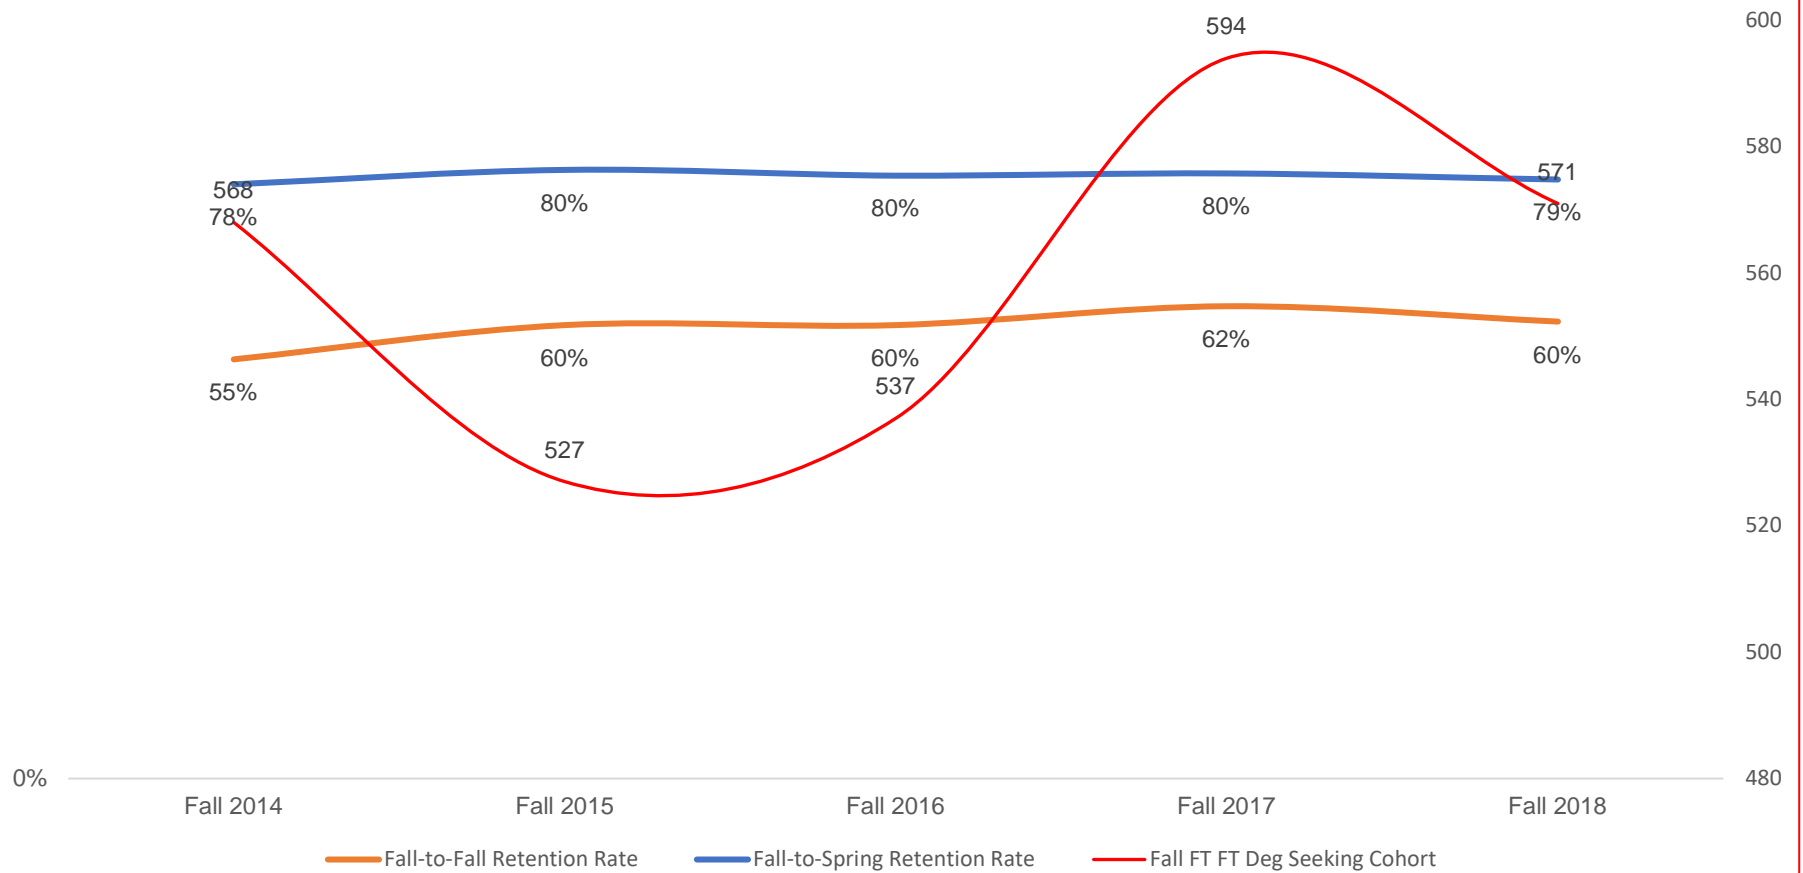

**Kansas City Kansas Community College**  
**Retention Rates, IPEDS**

**KCKCC IPEDS Retention Rates (of First-time Full-time Degree Seeking Student Cohorts)**

<b>KCKCC Retention Rates, IPEDS</b>					
	<b>Fall 2014</b>	<b>Fall 2015</b>	<b>Fall 2016</b>	<b>Fall 2017</b>	<b>Fall 2018</b>
<b>Fall-to-Spring Retention Rate</b>	78%	80%	80%	80%	79%
<b>Fall-to-Fall Retention Rate</b>	55%	60%	60%	62%	60%
<b>Fall FT FT Deg Seeking Cohort</b>	568	527	537	594	571