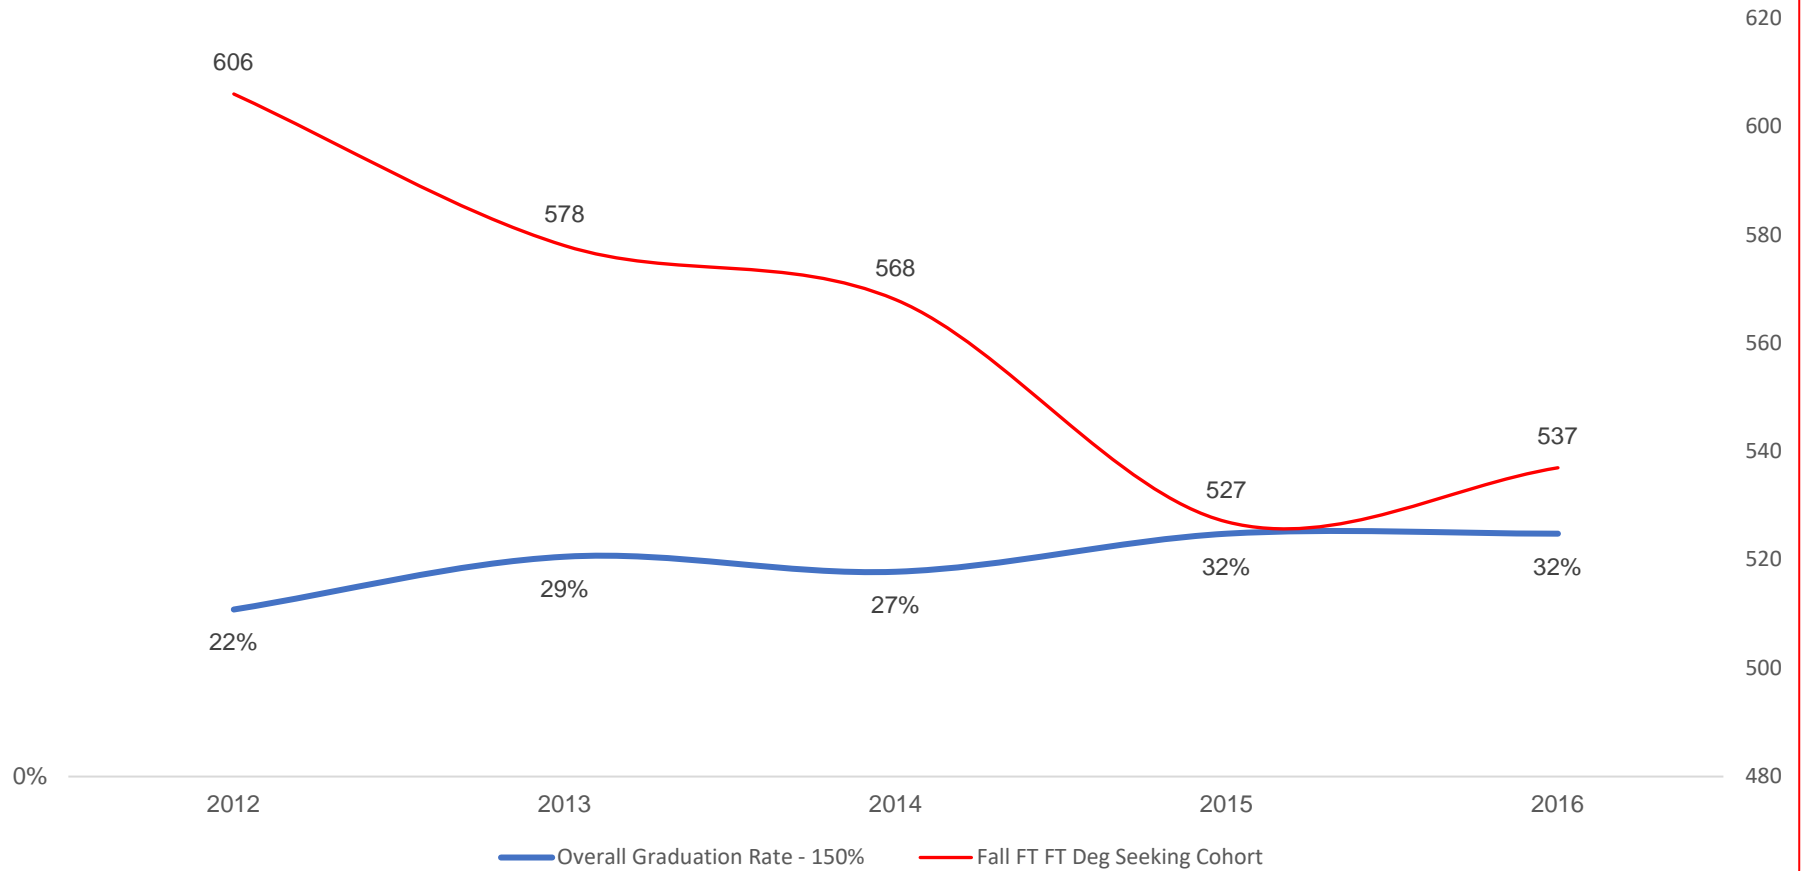

Kansas City Kansas Community College
Graduation Rates (150%), IPEDS

KCKCC IPEDS Graduation Rates (of First-time Full-time Degree Seeking Student Cohorts)

KCKCC Graduation Rates, IPEDS					
Fall Cohorts	2012	2013	2014	2015	2016
Overall Graduation Rate - 150%	22%	29%	27%	32%	32%
Fall FT FT Deg Seeking Cohort	606	578	568	527	537