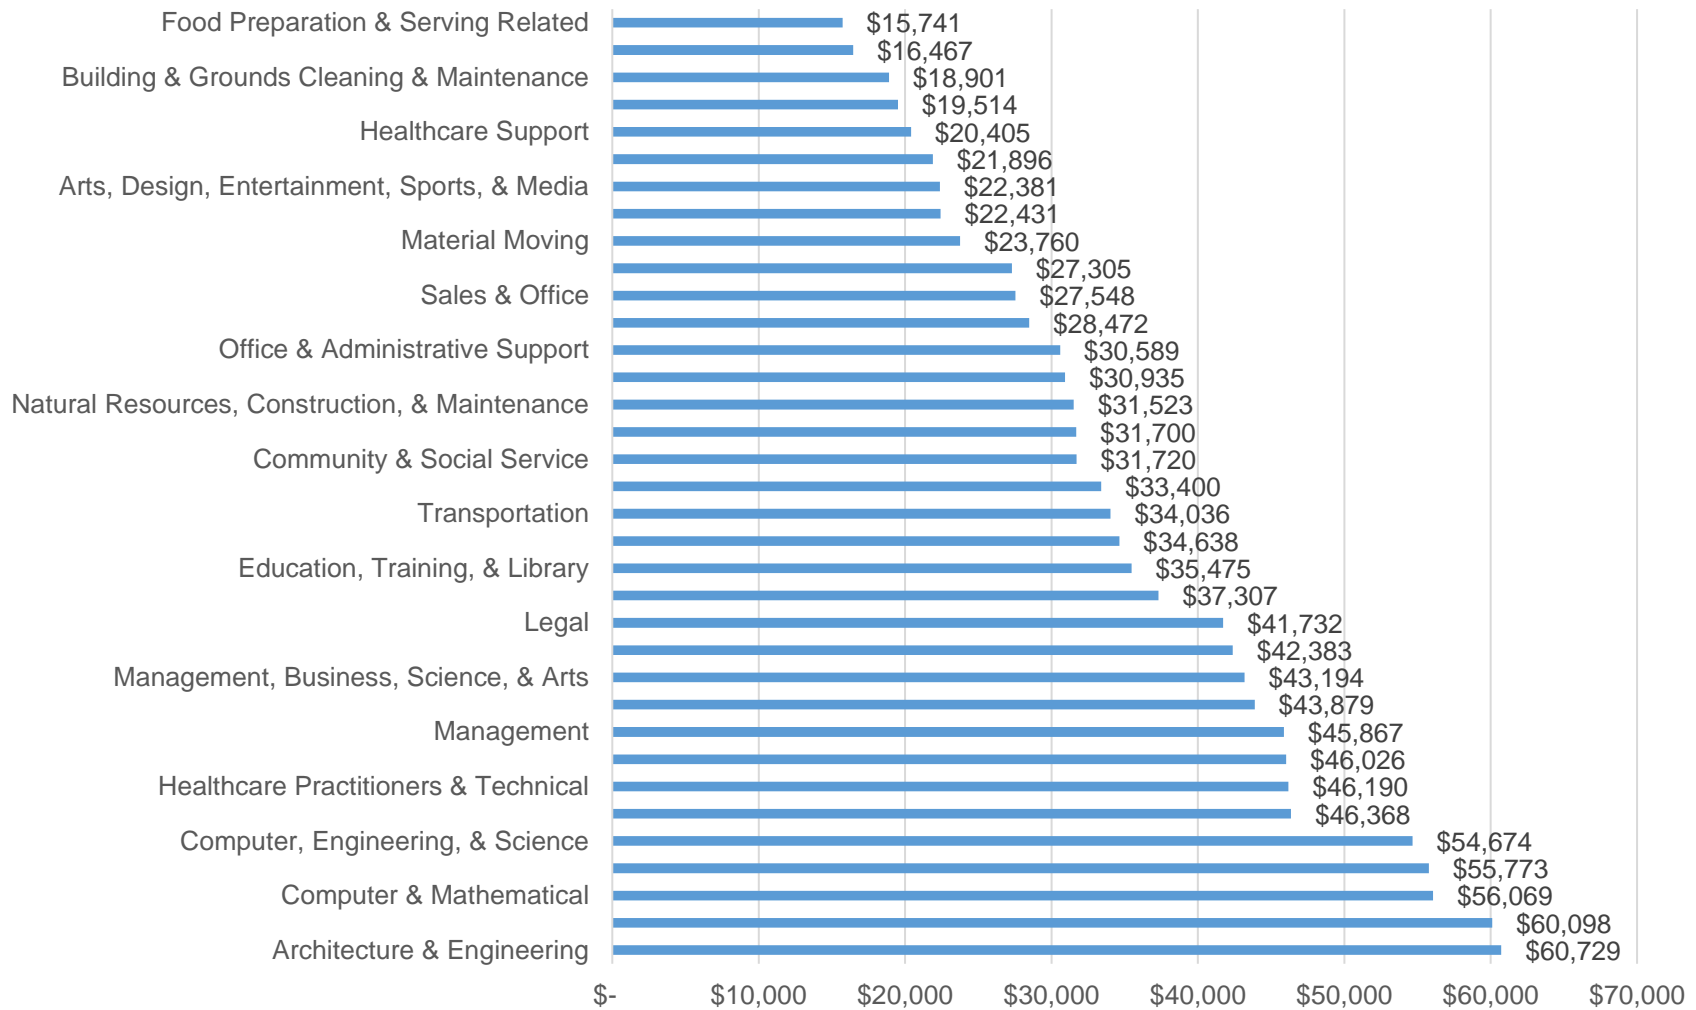

### Highest paid jobs held by residents of Wyandotte County, KS - 2017

The highest paid jobs held by residents of Wyandotte County, KS, by median earnings, are Architecture & Engineering Occupations (\$60,729), Law Enforcement Workers Including Supervisors (\$60,098), and Computer & Mathematical Occupations (\$56,069).