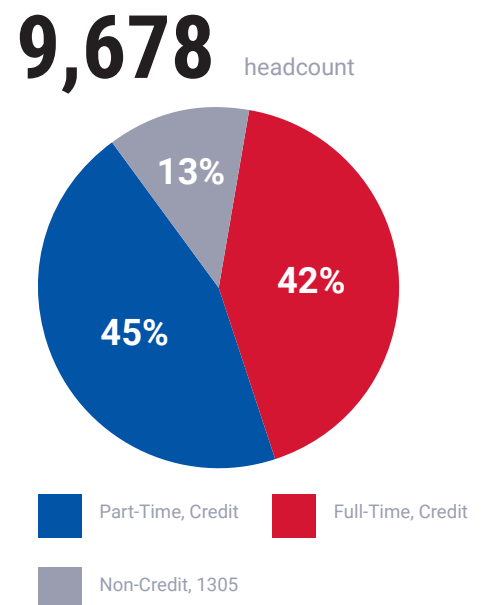

100+

Degree &
Certificate
Programs

TOP 5 PROGRAMS ▶

WHO WE ARE ▶

KCKCC serves approximately 8,278 credit-based students annually. We provide programs and course offerings in both transfer credit and non-credit. 58% of our students reside within the county, 35% come from other Kansas counties; 5% from Missouri, and 2% from other states.

POPULATION BY ETHNICITY & RACE ▶

POPULATION BY AGE ▶

TOTAL STUDENT COUNT ▶

2018 STUDENTS DEGREES & CERTIFICATE COUNT ▶

VARSITY ATHLETICS ▶

STUDENT CLUBS ▶

\$15,002,036

Total Dollars in Aid to Students