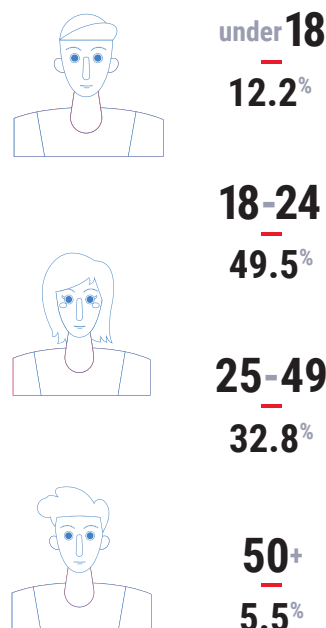

POPULATION BY AGE ▶