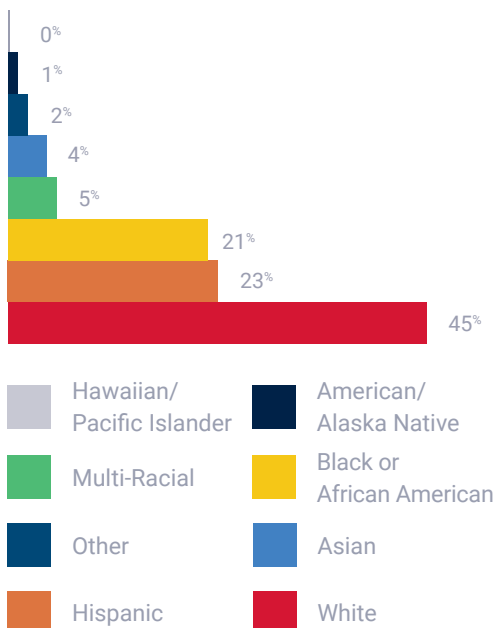

FAST FACTS 2018-19 ▶

Kansas City Kansas Community College, the third largest community college in Kansas by enrollment, is a centrally located public 2-year institution in northeast Kansas that is committed to students and strives to ensure all students have a positive and successful post-secondary experience. KCKCC's three locations provide endless learning opportunities.

WHAT WE DO ▶

Kansas City Kansas Community College is devoted to workforce development. Academically, KCKCC offers four Associate degrees, many 1-year programs and Certificate programs. Students may enroll in pre-professional programs and transfer to a four-year university or college, or earn a 1-year Certificate or 2-year degree and enter the workforce.

100+

Degree &
Certificate
Programs

TOP 5 PROGRAMS ▶

WHO WE ARE ▶

KCKCC serves approximately 8,278 credit-based students annually. We provide programs and course offerings in both transfer credit and non-credit. 58% of our students reside within the county, 35% come from other Kansas counties; 5% from Missouri, and 2% from other states.

POPULATION BY ETHNICITY & RACE ▶

POPULATION BY AGE ▶

TOTAL STUDENT COUNT ▶

2018 STUDENTS DEGREES & CERTIFICATE COUNT ▶

VARSITY ATHLETICS ▶

STUDENT CLUBS ▶

\$15,002,036

Total Dollars in Aid to Students