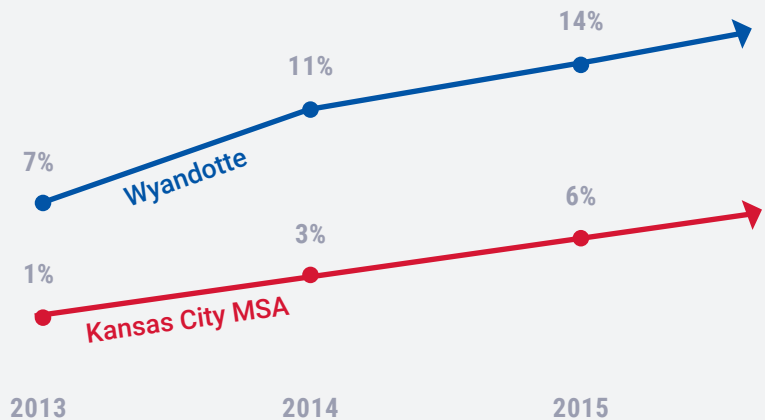

% CHANGE IN EMPLOYMENT 2010-2015 ▶

Wyandotte County anticipates even more growth within the next 10 years, and expects employment growth to exceed the national average by 3.3%.